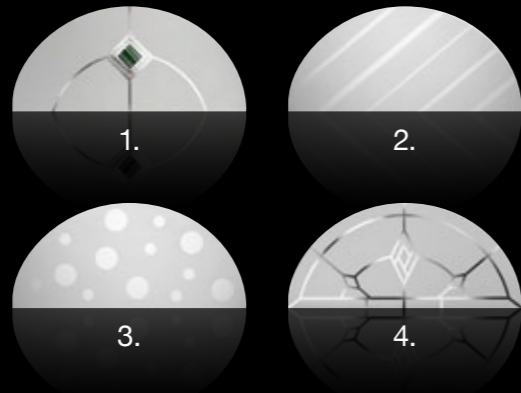

Berlin - Solid

Obscure

1. Fusion Art *

Fusion Art *

2. Stripes

Stripes

3. Bubbles

4. Sandblast †

Jewel ‡

Art Deco **

Madrid - Stripes

Oslo - Obscure
in Chartwell Green §

5. Art Deco **

6. Fusion Art **

7. Clear Bevel

8. Stripes

† This sandblast/resin bevel design is not available with a choice of backing glass.

‡ These elegant triple glazed units encapsulate the bevel design within the sealed unit. A choice of backing glass is not available.

* The fusion glass designs are available in red/yellow, green, blue, black/tan and clear colourways to suit your chosen door colour.

** The resin lead and resin bevel designs are available in red, green, blue, black and clear colour options to suit your chosen door.