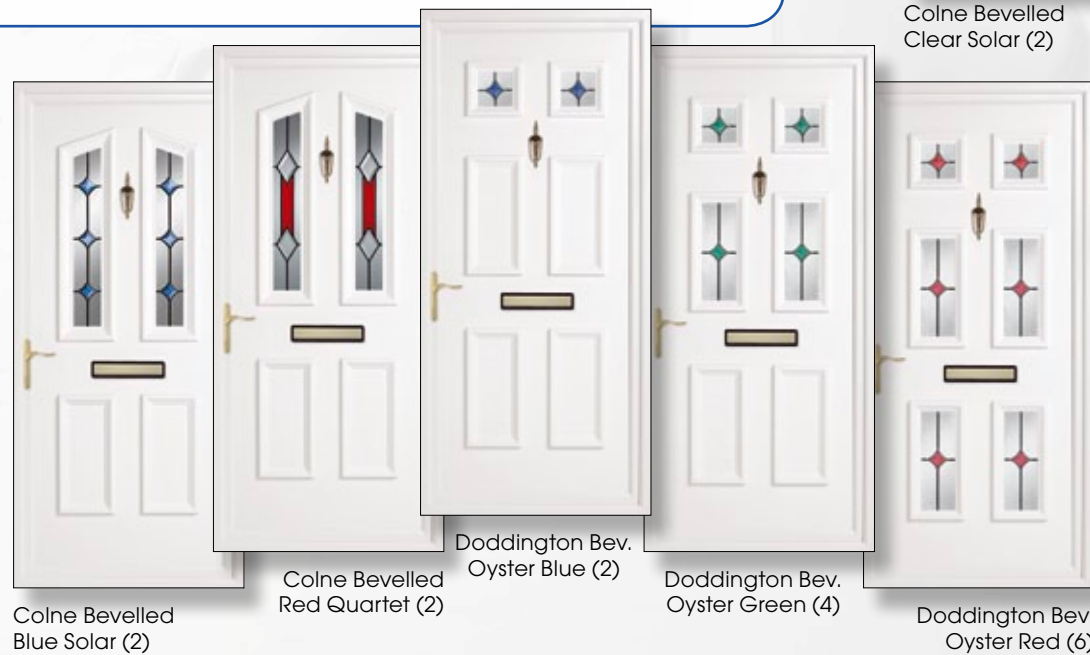

Bluntisham Bevelled Blue Star

Bluntisham Bevelled Royale

Bluntisham Bevelled Blue Rose

Bluntisham Bevelled Mosaic

Earith Bevelled Green Cluster

Colne Bevelled Clear Solar (2)

Colne Bevelled Diamond (2)

## Bevelled Glass

Our extensive range of authentic antique lead and bevelled glass designs will compliment any style of home.

Colne Bevelled Blue Solar (2)

Colne Bevelled Red Quartet (2)

Doddington Bev. Oyster Blue (2)

Doddington Bev. Oyster Green (4)

Doddington Bev. Oyster Red (6)

Earith Bevelled Purple Royale

Godmanchester Bevelled Marble Rose

Hemingford Bevelled Monarch

Kimbolton Bevelled Rainbow Blue (8)

Kimbolton Bevelled Clear Solar (8)

Yelling Bevelled Emerald (3)

Yelling Bevelled Rainbow Blue (3)

Yelling Bevelled Rainbow (3)

Please note that all images are provided as a guide only. Due to the nature of the various materials used in manufacturing the doors, there may be a small variation in colour between the door outer frames and the door leafs.