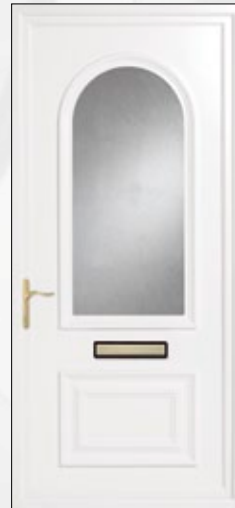

Standard Glass

Doddington
Solid

Colne
Diamond Lead (2)

Brampton
Bullion

Bluntisham
Diamond Lead

Chatteris
Obscure (SA)

Earith
Obscure

Kimbolton
Obscure (8)

Chatteris
Diamond Lead (LA)

March
Diamond Lead

Queens
Solid

Woodhurst
Obscure (1)

Yelling
Georgian Bar (1)

Standard Glass

This range of uncomplicated designs are available with a choice of Georgian bars, diamond or square leadwork, and are as ever popular.