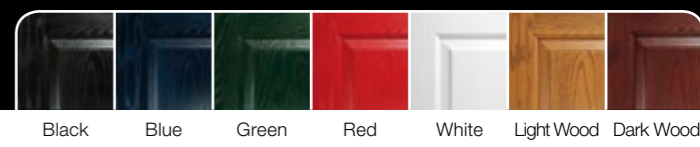

Art Deco **
.....

Vienna - Stripes
in Anthracite Grey §

4. Simplicity †
.....

5. Sandblast 4
.....

Rome - Stripes

6. Bubbles
.....

7. Fusion Art*
.....

8. Sandblast 4
.....

Bubbles
.....

Clear Bevel **
.....

Fusion Art*
.....

Colour Bevel **
.....

Jewel ‡
.....

Prague - Bubbles

9. Simplicity †
.....

10. Jewel ‡
.....

Door Furniture Options

An attractive range of modern, contemporary door furniture is available to provide that 'special' touch to suit your home and personal taste.

§ Please note that this door features a spray colour finish to a standard RAL colour. Our spray colour finishes come with a full 10 year guarantee.

Our standard door colours

† This sandblast/resin bevel design is not available with a choice of backing glass.
 ‡ These elegant triple glazed units encapsulate the bevel design within the sealed unit. A choice of backing glass is not available.
 * The fusion glass designs are available in red/yellow, green, blue, black/tan and clear colourways to suit your chosen door colour.
 ** The resin lead and resin bevel designs are available in red, green, blue, black and clear colour options to suit your chosen door.