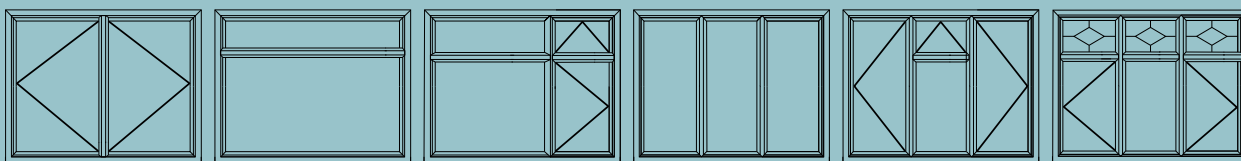

Windows

Eclipse esthétique windows can be made to the same style as the window it directly replaces, or in a style that is completely different.

We offer a wide choice of beautiful styles, opening configurations and sizes to suit.

Casement windows.

Casement windows remain a popular, practical and versatile choice.

We offer a wide range of beautiful styles, with opening configurations and sizes to suit and with decorative glass and Georgian bar options to complement the style of your home.

French windows.

Stylish continental styled French windows are a real alternative to standard casements, which give the added benefit of an unspoilt view without a fixed window frame being in the way.

style
options