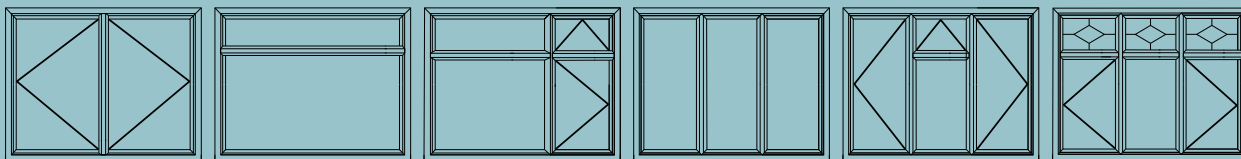

Windows

Rustique windows can be made to the same style as the window it directly replaces, or in a style that is completely different.

We offer a wide choice of beautiful styles, opening configurations and sizes to suit.

Casement windows.

Casement windows remain a popular, practical and versatile choice.

We offer a wide range of beautiful styles, with opening configurations and sizes to suit and with decorative glass and Georgian bar options to complement the style of your home.

French windows.

Stylish continental styled French windows are a real alternative to standard casements, which give the added benefit of an unspoilt view without a fixed window frame being in the way.

style
options