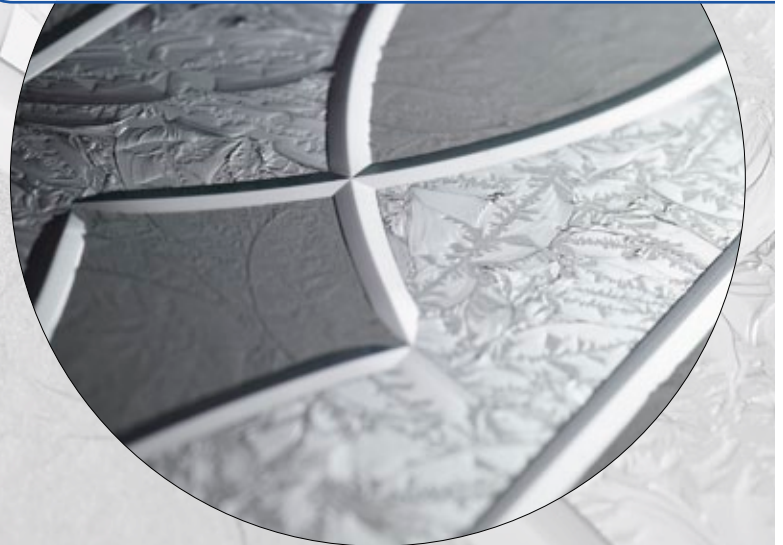

Simplicity **

Royale **

Fleur de Lys

Resin Bevel Blue

Diamond Lead

The Sussex 1

Perfect for rural homes, the Sussex selection combines style with a degree of privacy. Distinctive moulding lines focus the eye on a single glazed panel that can be customised with our unique handcrafted glass patterns.

Fusion Tile Style 1
Black/Tan

Brass Art Clarity ◇

* This sandblast design is not available with a choice of backing glass.

** These elegant triple glazed units encapsulate the bevel design within the sealed unit. A choice of backing glass is not available.