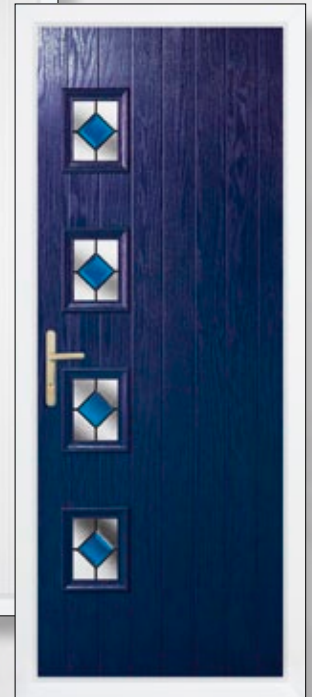

The Hampshire Range

Fusion Tiles Style 1 Black/Tan

Bevelled Clear

Fusion Tiles Style 1 Red/Yellow

Bevelled Clear

Bevelled Blue Style 2

The Hampshire 4

European flair combines with British solidarity in the Hampshire range. Four offset glazed panels accept leaded, sandblasted, bevel or 'funky' Fusion designs for an overall creative effect. It's a modern look for a 21st century composite door. It's the perfect for that Docklands apartment or new townhouse.

Obscure Glass ◊

Fusion Tiles 2 Black/Tan ◊

Please note that all images are provided as a guide only. Due to the nature of the various materials used in manufacturing the doors, there may be a small variation in colour between the door outer frames and the door leaves.