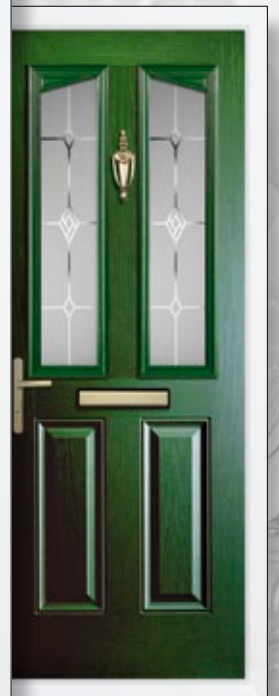

Majestic
(LowE argon filled triple glazed)

Jewel (LowE argon filled triple glazed)

The Hertfordshire 2

Slanted glazed tops to the Hertfordshire's glazed panels give these doors a distinctive appearance. The 'eyebrow' shapes create a strong visual focal point - complemented with a wide range of exciting glazing options.

Fusion Art Blue

Sandblast House Number

Fusion Tiles 2 Black/Tan

Fusion Art Blue

Sandblasted Style 4

◇ Frame/door detail

- * This sandblast design is not available with a choice of backing glass.
- ** These elegant triple glazed units encapsulate the bevel design within the sealed unit. A choice of backing glass is not available.
- ◇ Doors with wood finish or black outer frame may exhibit slight colour difference between door and frame in certain lighting conditions.