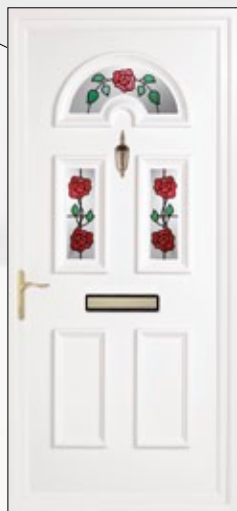

Yelling Climbing Roses (3)